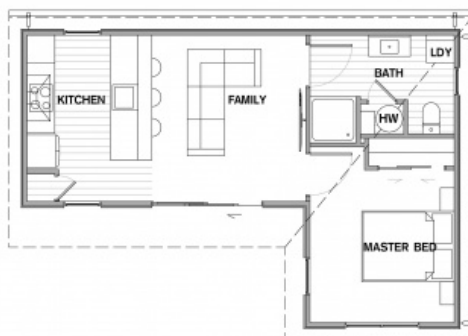

Floorplan

© COPYRIGHT A1homes 2020.

Any attempt to copy these plans in any way will incur legal proceedings from our patent attorneys. All floor areas and sizes are to be confirmed on full permit plans. All images are artist impression only.

www.A1homes.co.nz

A1homes

keeping it **KIWI**