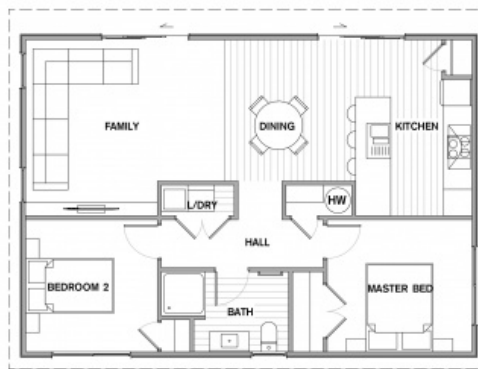

Floorplan

© COPYRIGHT A1homes 2020.

Any attempt to copy these plans in any way will incur legal proceedings from our patent attorneys. All floor areas and sizes are to be confirmed on full permit plans. All images are artist impression only.

www.A1homes.co.nz

A1homes

keeping it **KIWI**