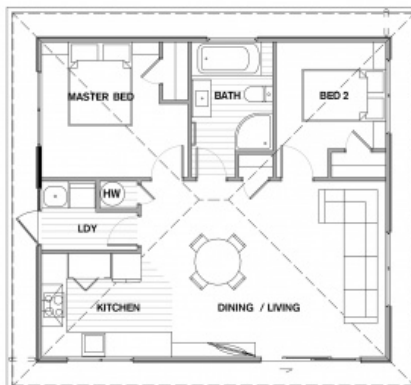

Floorplan

© COPYRIGHT A1homes 2020.

Any attempt to copy these plans in any way will incur legal proceedings from our patent attorneys. All floor areas and sizes are to be confirmed on full permit plans. All images are artist impression only.

www.A1homes.co.nz

A1homes

keeping it **KIWI**