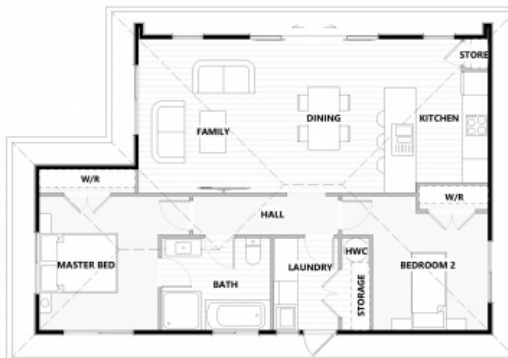

Floorplan

© COPYRIGHT A1homes 2020.

Any attempt to copy these plans in any way will incur legal proceedings from our patent attorneys. All floor areas and sizes are to be confirmed on full permit plans. All images are artist impression only.

www.A1homes.co.nz

A1homes

keeping it **KIWI**