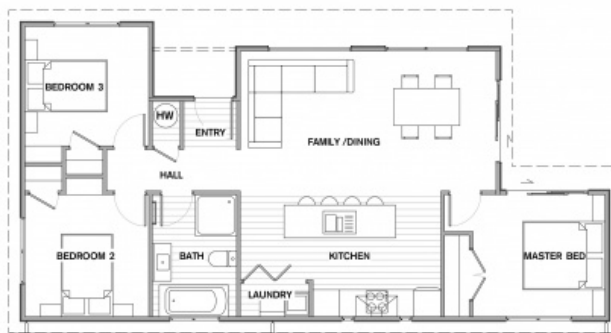

Floorplan

© COPYRIGHT A1homes 2020.

Any attempt to copy these plans in any way will incur legal proceedings from our patent attorneys. All floor areas and sizes are to be confirmed on full permit plans. All images are artist impression only.

www.A1homes.co.nz

A1homes

keeping it **KIWI**