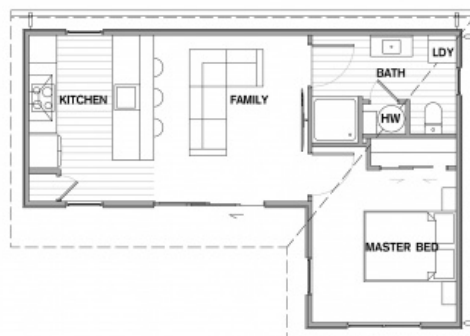

Floorplan

© COPYRIGHT A1homes 2020.

Any attempt to copy these plans in any way will incur legal proceedings from our patent attorneys. All floor areas and sizes are to be confirmed on full permit plans. All images are artist impression only.

www.A1homes.co.nz

A1homes

keeping it **KIWI**