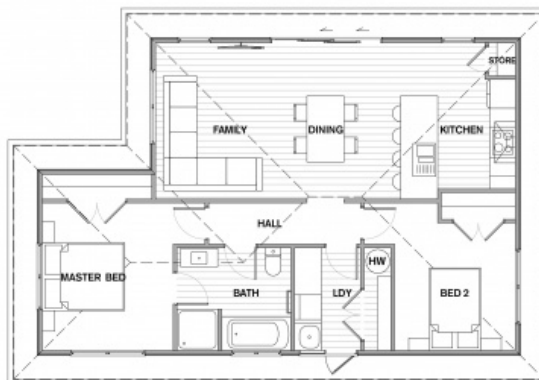

Floorplan

© COPYRIGHT A1homes 2020.

Any attempt to copy these plans in any way will incur legal proceedings from our patent attorneys. All floor areas and sizes are to be confirmed on full permit plans. All images are artist impression only.

www.A1homes.co.nz

A1homes

keeping it **KIWI**