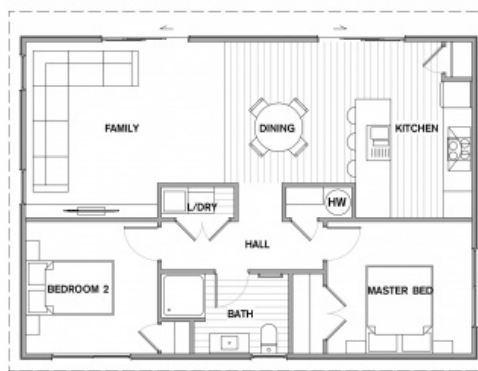

Floorplan

© COPYRIGHT A1homes 2020.

Any attempt to copy these plans in any way will incur legal proceedings from our patent attorneys. All floor areas and sizes are to be confirmed on full permit plans. All images are artist impression only.

www.A1homes.co.nz

A1homes

keeping it KIWI