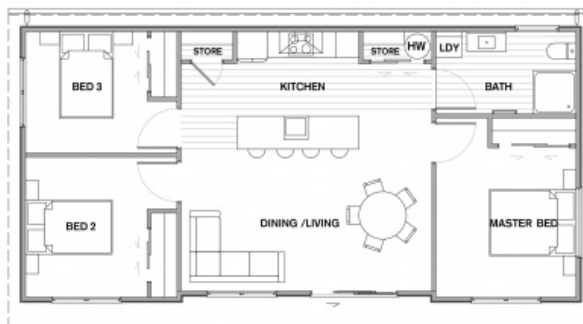

Floorplan

© COPYRIGHT A1homes 2020.

Any attempt to copy these plans in any way will incur legal proceedings from our patent attorneys. All floor areas and sizes are to be confirmed on full permit plans. All images are artist impression only.

www.A1homes.co.nz

A1homes

keeping it **KIWI**