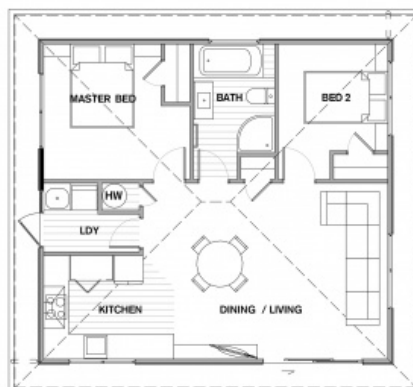

Floorplan

© COPYRIGHT A1homes 2020.

Any attempt to copy these plans in any way will incur legal proceedings from our patent attorneys. All floor areas and sizes are to be confirmed on full permit plans. All images are artist impression only.

www.A1homes.co.nz

A1homes

keeping it **KIWI**