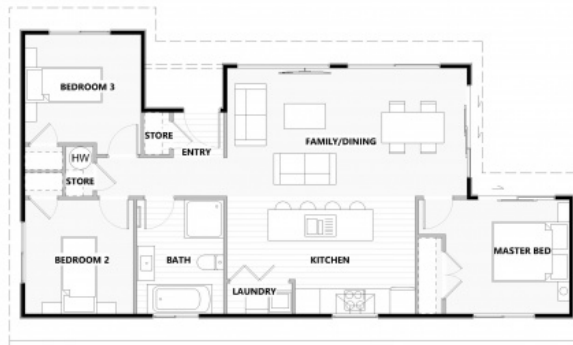

Floorplan

© COPYRIGHT A1homes 2020.
Any attempt to copy these plans in any way will incur legal proceedings from our patent attorneys. All floor areas and sizes are to be confirmed on full permit plans. All images are artist impression only.

www.A1homes.co.nz

A1homes
keeping it KIWI