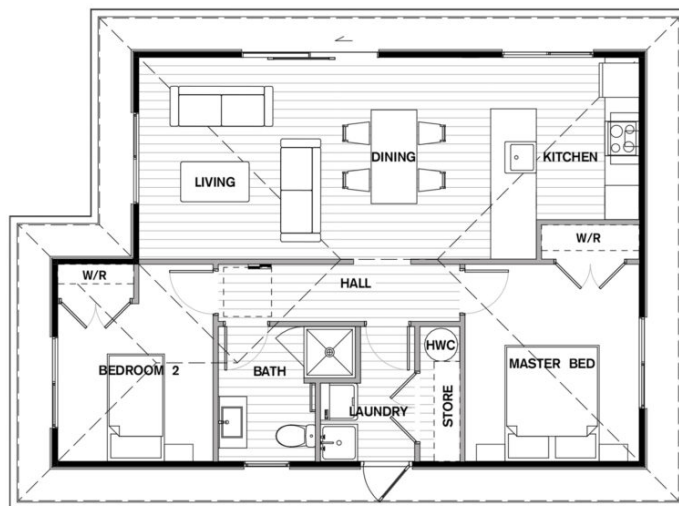

Floorplan

© COPYRIGHT A1homes 2020.

Any attempt to copy these plans in any way will incur legal proceedings from our patent attorneys. All floor areas and sizes are to be confirmed on full permit plans. All images are artist impression only.

www.A1homes.co.nz

A1homes
keeping it **KIWI**