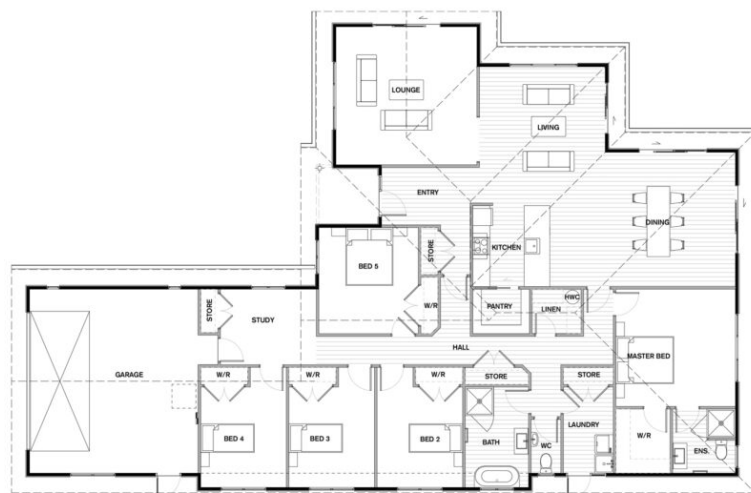

Floorplan

© COPYRIGHT A1homes 2020.

Any attempt to copy these plans in any way will incur legal proceedings from our patent attorneys. All floor areas and sizes are to be confirmed on full permit plans. All images are artist impression only.

www.A1homes.co.nz

A1homes

keeping it **KIWI**