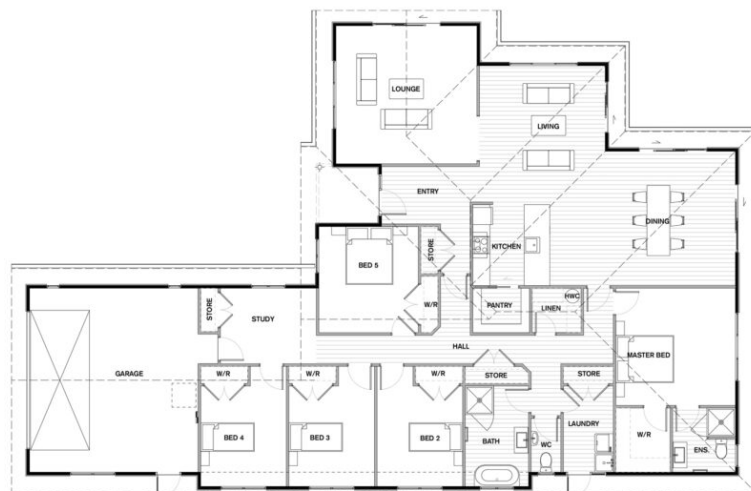

Floorplan

© COPYRIGHT A1homes 2020.

Any attempt to copy these plans in any way will incur legal proceedings from our patent attorneys. All floor areas and sizes are to be confirmed on full permit plans. All images are artist impression only.

www.A1homes.co.nz

A1homes
keeping it **KIWI**