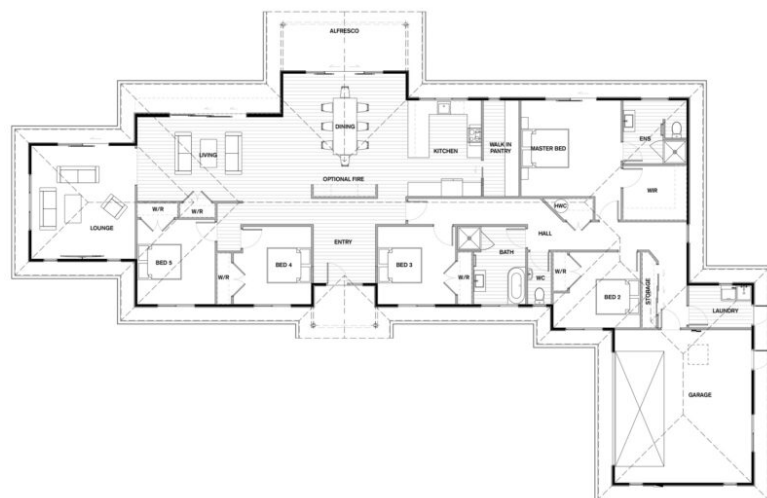

Floorplan

© COPYRIGHT A1homes 2020.

Any attempt to copy these plans in any way will incur legal proceedings from our patent attorneys. All floor areas and sizes are to be confirmed on full permit plans. All images are artist impression only.

www.A1homes.co.nz

A1homes

keeping it **KIWI**