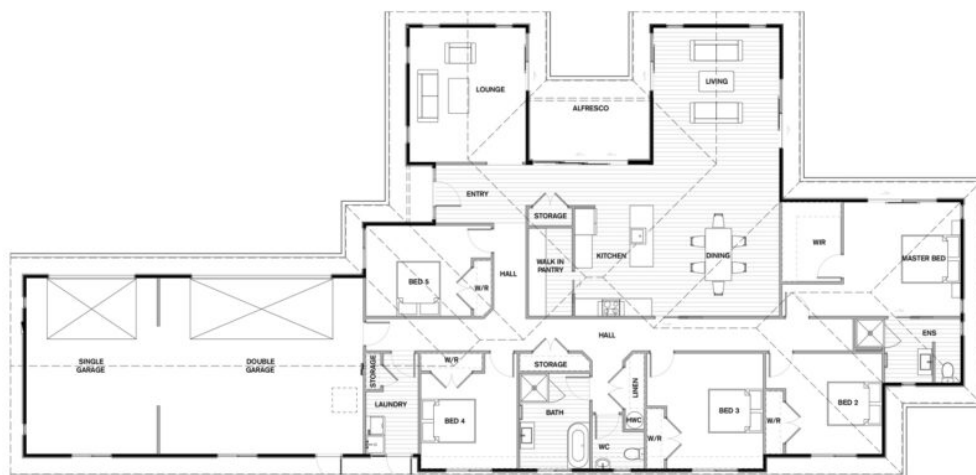

Floorplan

© COPYRIGHT A1homes 2020.

Any attempt to copy these plans in any way will incur legal proceedings from our patent attorneys. All floor areas and sizes are to be confirmed on full permit plans. All images are artist impression only.

www.A1homes.co.nz

A1homes
keeping it **KIWI**