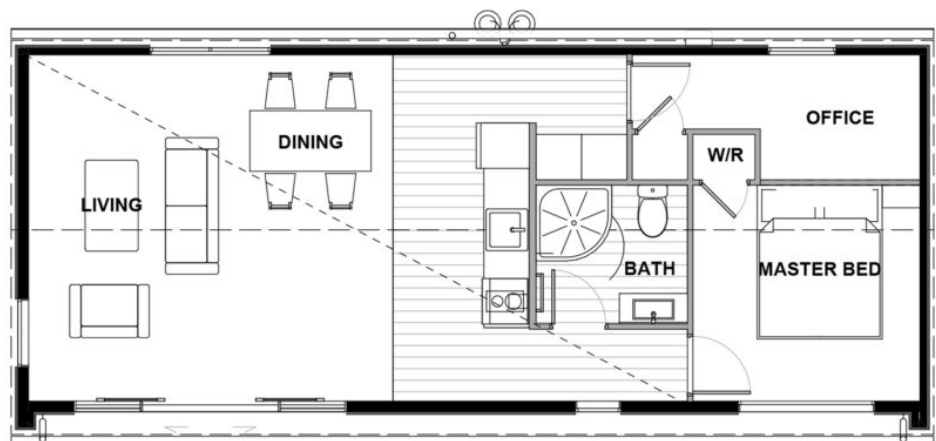

Floorplan

© COPYRIGHT A1homes 2020.

Any attempt to copy these plans in any way will incur legal proceedings from our patent attorneys. All floor areas and sizes are to be confirmed on full permit plans. All images are artist impression only.

www.A1homes.co.nz

A1homes
keeping it **KIWI**