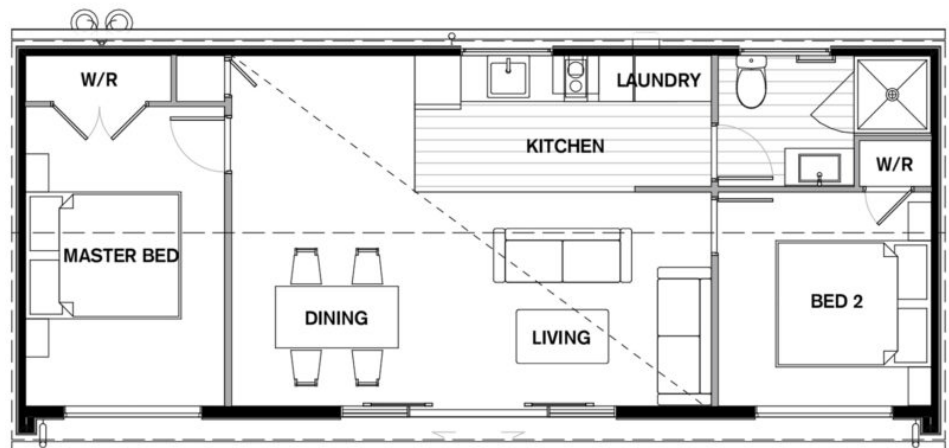

Floorplan

© COPYRIGHT A1homes 2020.

Any attempt to copy these plans in any way will incur legal proceedings from our patent attorneys. All floor areas and sizes are to be confirmed on full permit plans. All images are artist impression only.

www.A1homes.co.nz

A1homes
keeping it **KIWI**