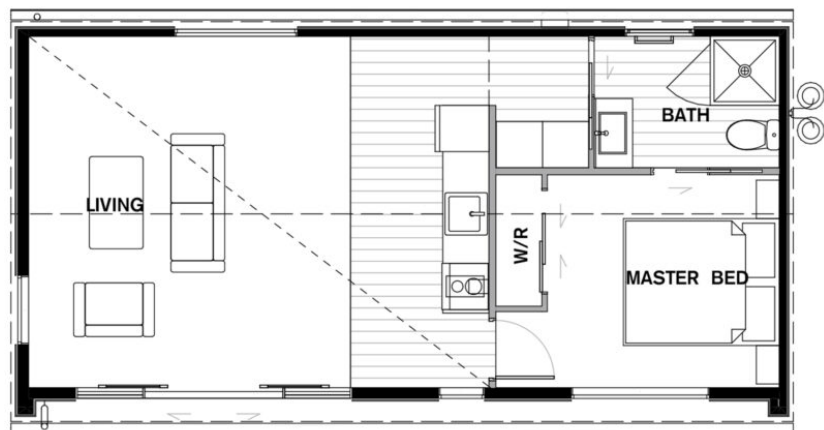

Floorplan

© COPYRIGHT A1homes 2020.

Any attempt to copy these plans in any way will incur legal proceedings from our patent attorneys. All floor areas and sizes are to be confirmed on full permit plans. All images are artist impression only.

www.A1homes.co.nz

A1homes
keeping it **KIWI**