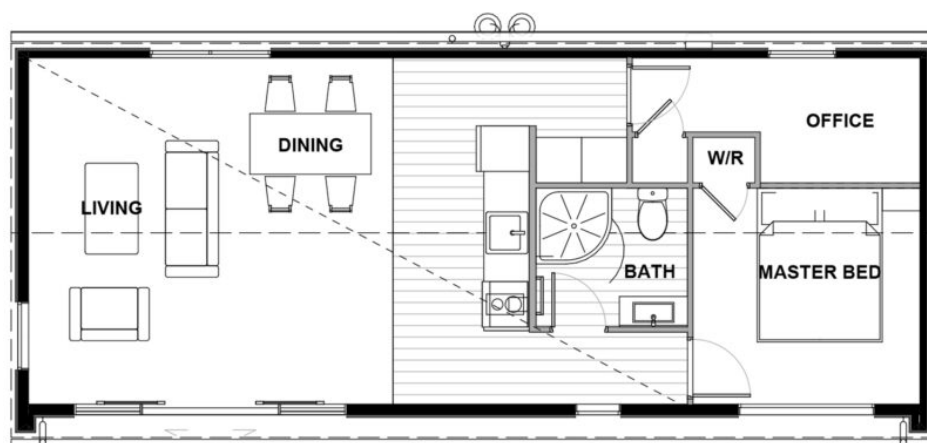

Floorplan

© COPYRIGHT A1homes 2020.

Any attempt to copy these plans in any way will incur legal proceedings from our patent attorneys. All floor areas and sizes are to be confirmed on full permit plans. All images are artist impression only.

www.A1homes.co.nz

A1homes

keeping it **KIWI**