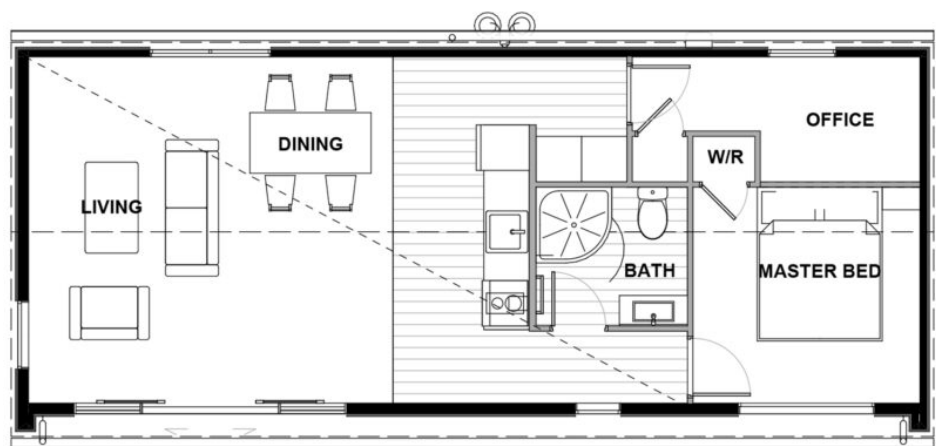

Floorplan

© COPYRIGHT A1homes 2020.

Any attempt to copy these plans in any way will incur legal proceedings from our patent attorneys. All floor areas and sizes are to be confirmed on full permit plans. All images are artist impression only.

www.A1homes.co.nz