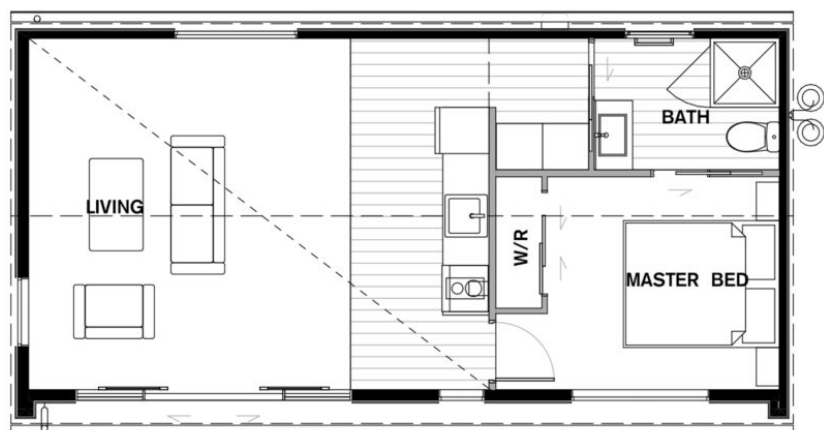

Floorplan

© COPYRIGHT A1homes 2020.

Any attempt to copy these plans in any way will incur legal proceedings from our patent attorneys. All floor areas and sizes are to be confirmed on full permit plans. All images are artist impression only.

www.A1homes.co.nz

A1homes
keeping it **KIWI**