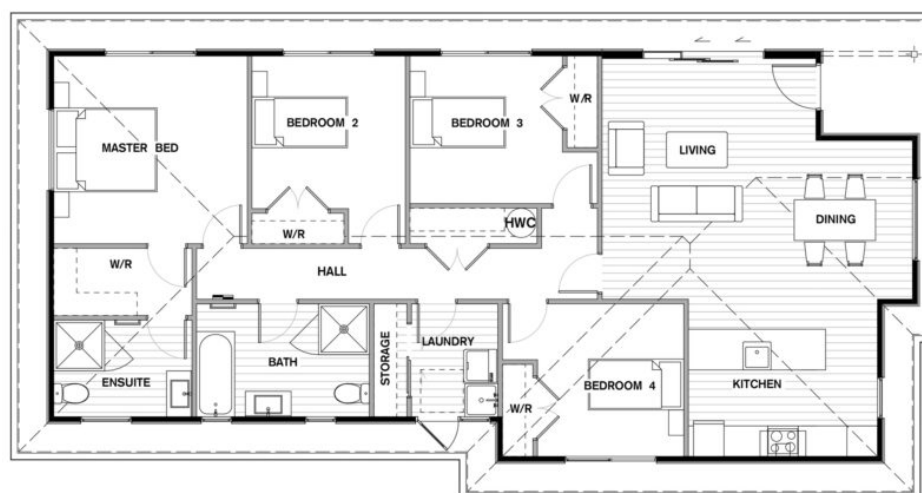

Floorplan

© COPYRIGHT A1homes 2020.

Any attempt to copy these plans in any way will incur legal proceedings from our patent attorneys. All floor areas and sizes are to be confirmed on full permit plans. All images are artist impression only.

www.A1homes.co.nz

A1homes

keeping it **KIWI**