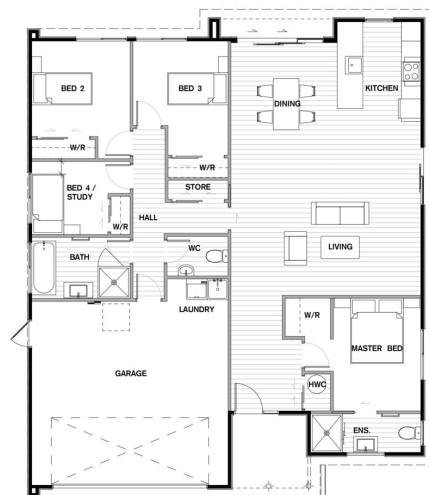

Floorplan

© COPYRIGHT A1homes 2020.

Any attempt to copy these plans in any way will incur legal proceedings from our patent attorneys. All floor areas and sizes are to be confirmed on full permit plans. All images are artist impression only.

www.A1homes.co.nz

A1homes

keeping it **KIWI**