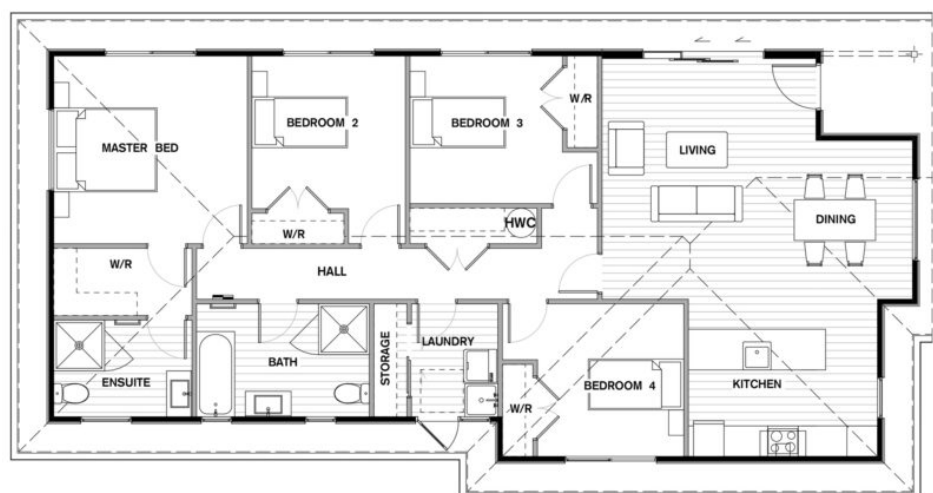

Floorplan

© COPYRIGHT A1homes 2020.

Any attempt to copy these plans in any way will incur legal proceedings from our patent attorneys. All floor areas and sizes are to be confirmed on full permit plans. All images are artist impression only.

www.A1homes.co.nz

A1homes

keeping it **KIWI**