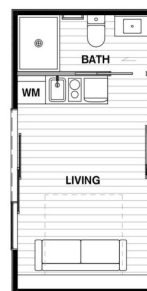

T1 Medium

Total 18 sqm

Length: 3

Width: 6

1 Bath

1 Bed

A1 Basic Cabin
price:

\$31,700*

t: 04 977 3501
e: rosie.reid@a1homes.co.nz

Floorplan

BASIC

FINALISED

© COPYRIGHT A1homes 2020.

Any attempt to copy these plans in any way will incur legal proceedings from our patent attorneys. All floor areas and sizes are to be confirmed on full permit plans. All images are artist impression only.